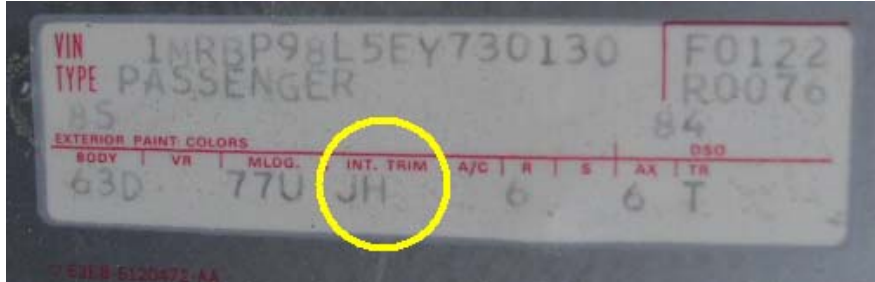

Lincoln Mark VII Interior Trim Schedule

INTERIOR TRIM CODE –

First code letter equals FABRIC AND SEAT TYPE

Second code letter equals COLOR

FIRST CODE	FABRIC & SEAT TYPE	SECOND CODE	TRIM COLOR
C	B/Cloth & Leather Articulated	A	Charcoal
D	Leather & Articulated	B	Cadet Blue
G	B/Cloth & Leather Individual	D	Canyon Red
J	B/Cloth & Individual	H	Desert Tan
K	Leather & Individual	J	Oxford Gray
L	B/Cloth & Individual	K	Teal
M	Leather & Individual	P	Sage
N	Leather & Individual	R	Wheat
P	B/Cloth & Individual	V	French Vanilla
R	B/Cloth & Individual		
S	Leather & Individual		
W	Suede and Leather & Individual		
Z	Leather Individual		